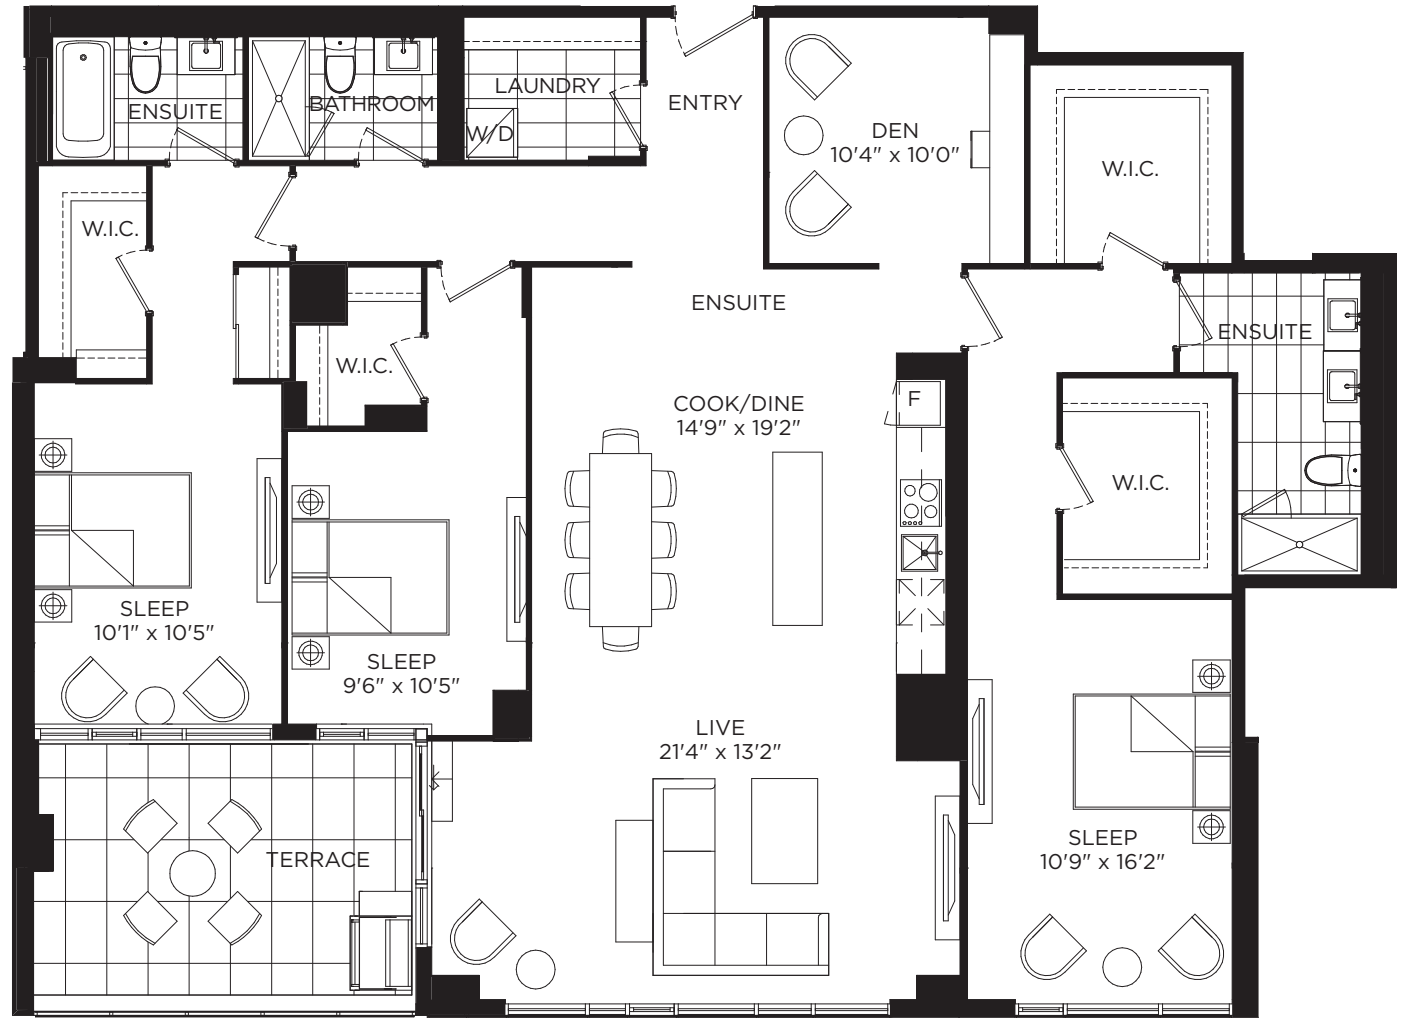

P1904

THREE BEDROOM + DEN /
1904 SQ.FT.
TERRACE / 157 SQ.FT.

Floor 29